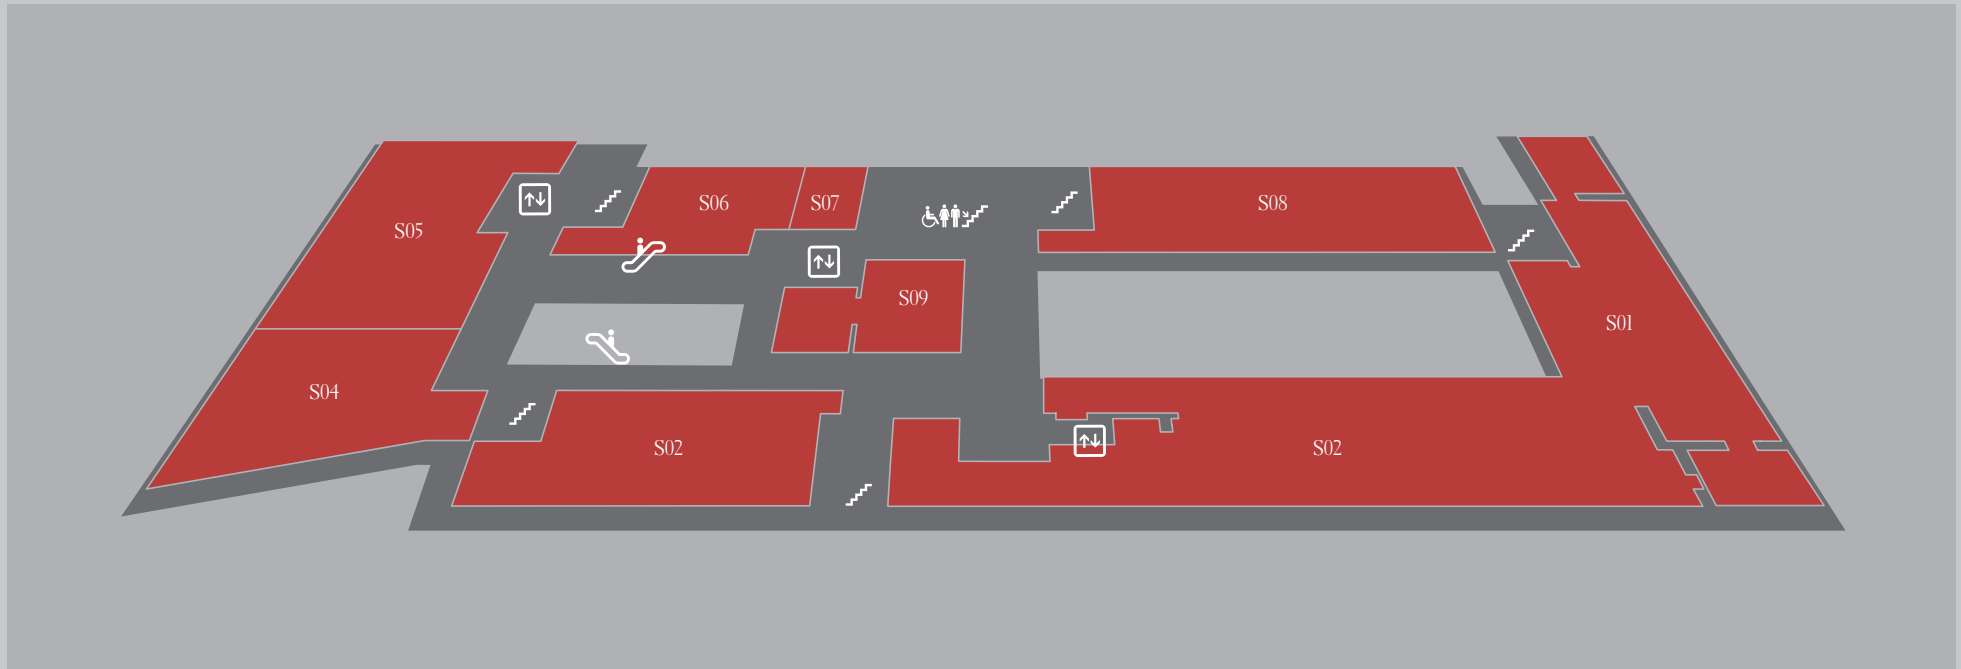

LEVEL TWO

Melbourne's GPO
Store Locator

S04 & S05 *Brides of Melbourne*

S06 *Baccini & Hill*

S07 *Absolutely Altered & Tailored*

S08 *Larsen Jewellery*